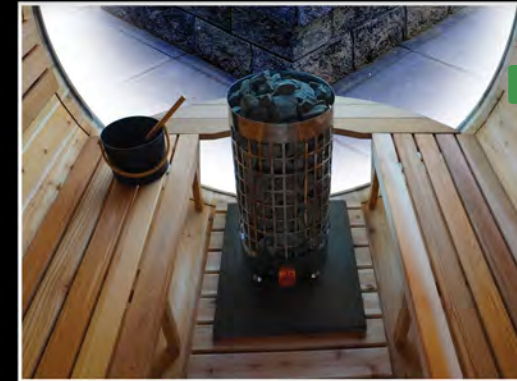

Well-Equipped Saunas Mean Maximum Enjoyment

When you decide on a Northern Leisure Sauna, your choice includes everything you need once you step inside for a sauna session. There are no upselling or extras, just a well-equipped area starting with a **PREMIUM WET / DRY HEATER** to obtain your desired temperature and hand selected **HEAT RETAINING ROCKS** to keep it cozy for as long as you want. Safety features include **TOP AND BOTTOM VENTILATION** so you can breathe easy and rest. **PRECISION FIT WINDOWS AND DOORS** offer stellar views out while keeping heat in. And finally, each purchase comes with a **FULL ACCESSORIES KIT** to add steam and more.

- 1 Premium Electric Wet / Dry Heater
- 2 Heat Retaining Rocks
- 3 Top and Bottom Ventilation
- 4 Precision Fit Windows and Doors
- 5 Full Accessories Kit